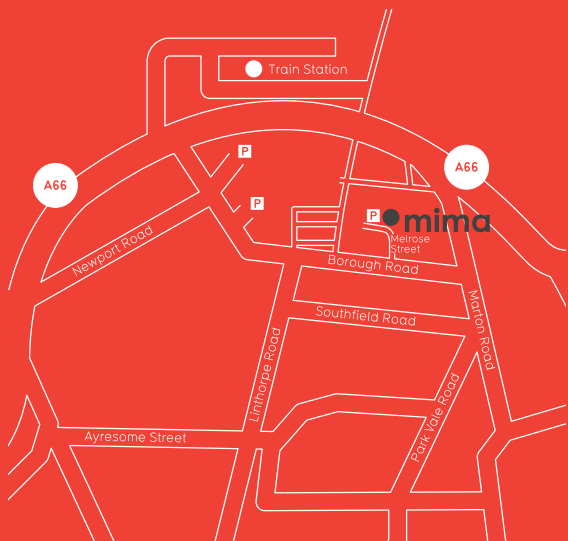

mima is situated in the town centre with paid car parking directly behind the building. We are just a 5–10 minute walk from both the train and bus stations.

**mima Middlesbrough
Institute of Modern Art**
Centre Square
Middlesbrough TS1 2AZ
t: +44 (0)1642 726 720
e: mima@middlesbrough.gov.uk
www.visitmima.com